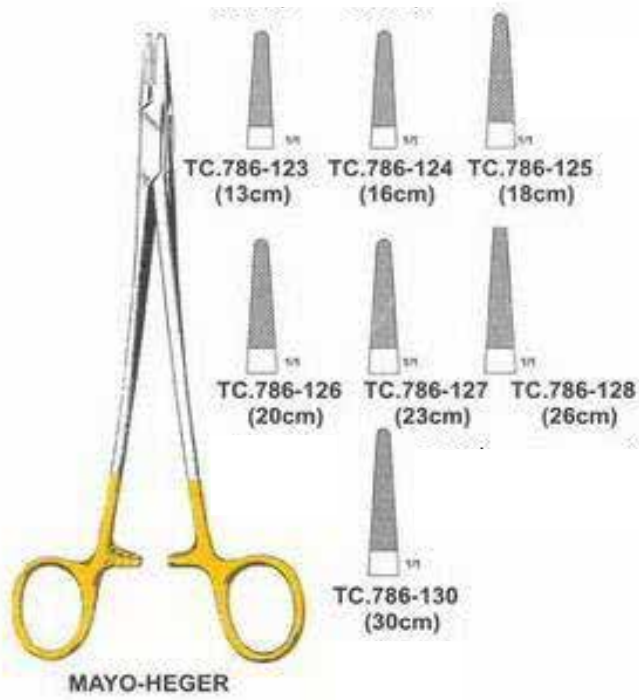

NEW ORLEANS

TC.786-106
(16cm)

OLSEN HEGAR

TC.786-107
(15cm)

WEBSTER

TC.786-108
(14cm)

TC.786-109
(16cm)

TC.786-110
(18cm)

OLSEN-HEGAR

GILLIES Cur
TC.786-111
(16cm)

TC.786-112
(15cm)

CRILE-WOOD

TONNIES
TC.786-163
(19cm)

TC.786-164
(12cm)

MULLER CLAUS
TC.786-165
(22cm)

TC.786-166
(17.5cm)