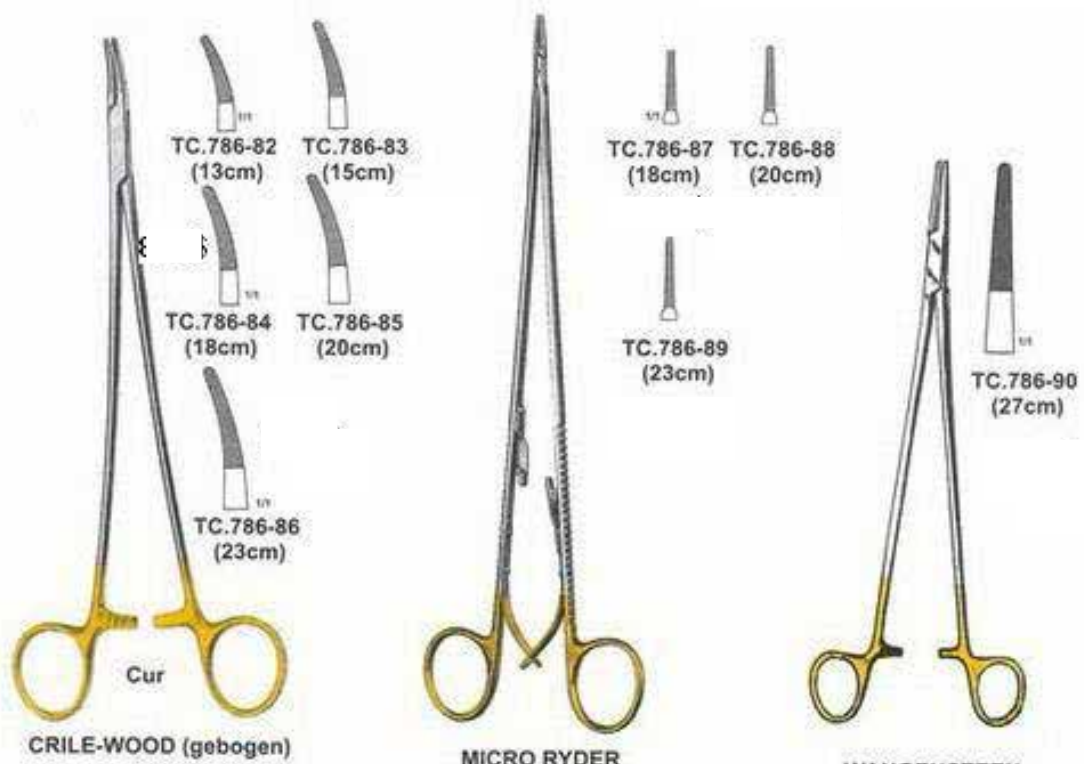

POTTS SMITH
TC.786-71
(18cm)

POTTS SMITH
TC.786-72
(20cm)

POTTS SMITH
TC.786-73
(20cm)

LUCAE
TC.786-74
(18cm)

MERIAM
TC.786-75
(16cm)

TC.786-76
(14.5cm)

TC.786-77
(16cm)

TC.786-78
(17cm)

TC.786-79
(18cm)

TC.786-80
(20cm)

TC.786-81
(25cm)

SUPER MICRO

SUPER MICRO

DEITHRICH

CRILE-WOOD (Smooth)

TC.786-105
(18cm)

NEW ORLEANS

TC.786-106
(16cm)

OLSEN HEGAR

TC.786-107
(15cm)

WEBSTER

TC.786-108
(14cm)

TC.786-109
(16cm)

TC.786-110
(18cm)