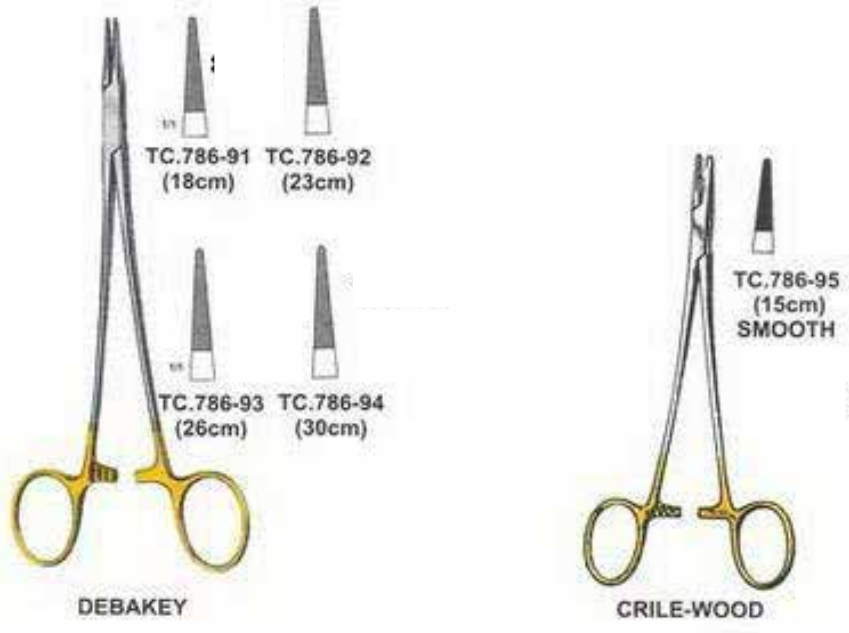

TC.786-49
(14.5cm)

TC.786-52
(14.5cm)

MAYO-UTREUS
TC.786-55
(23cm Str)

DE BAKEY 2mm

ADSON
TC.786-65
(12cm)

TC.786-66
(13cm)

WANGENSTEEN

POTTS SMITH
TC.786-70
(17cm)

POTTS SMITH
TC.786-71
(18cm)

POTTS SMITH
TC.786-72
(20cm)

POTTS SMITH
TC.786-73
(20cm)

LUCAE
TC.786-74
(18cm)

MERIAM
TC.786-75
(16cm)

TC.786-76
(14.5cm)

TC.786-77
(16cm)

TC.786-78
(17cm)

TC.786-79
(18cm)

TC.786-80
(20cm)

TC.786-81
(25cm)

SUPER MICRO

SUPER MICRO

DEITHRICH

CRILE-WOOD (Smooth)

TC.786-105
(18cm)

NEW ORLEANS

TC.786-106
(16cm)

OLSEN HEGAR

TC.786-107
(15cm)

WEBSTER

TC.786-108
(14cm)

TC.786-109
(16cm)

TC.786-110
(18cm)