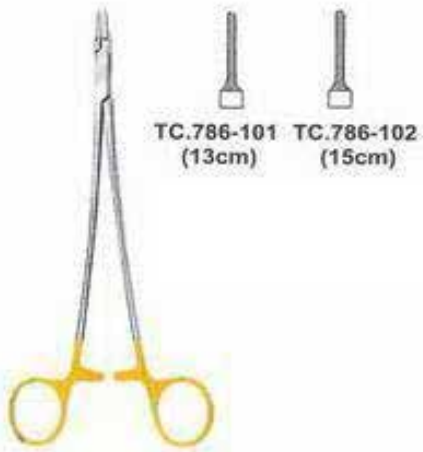

POTTS SMITH
TC.786-71
(18cm)

POTTS SMITH
TC.786-72
(20cm)

POTTS SMITH
TC.786-73
(20cm)

LUCAE
TC.786-74
(18cm)

MERIAM
TC.786-75
(16cm)

TC.786-76
(14.5cm)

TC.786-77
(16cm)

TC.786-78
(17cm)

TC.786-79
(18cm)

TC.786-80
(20cm)

TC.786-81
(25cm)

SUPER MICRO

SUPER MICRO

DEITHRICH

CRILE-WOOD (Smooth)

TC.786-105
(18cm)

NEW ORLEANS

TC.786-106
(16cm)

OLSEN HEGAR

TC.786-107
(15cm)

WEBSTER

TC.786-108
(14cm)

TC.786-109
(16cm)

TC.786-110
(18cm)