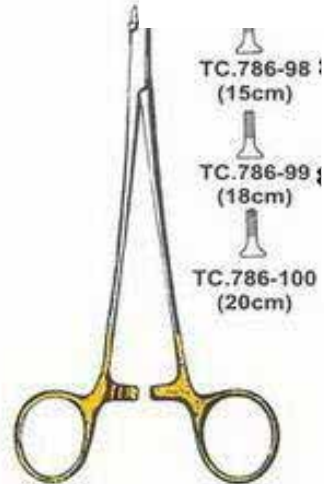

POTTS SMITH
TC.786-71
(18cm)

POTTS SMITH
TC.786-72
(20cm)

POTTS SMITH
TC.786-73
(20cm)

LUCAE
TC.786-74
(18cm)

MERIAM
TC.786-75
(16cm)

TC.786-76
(14.5cm)

TC.786-77
(16cm)

TC.786-78
(17cm)

TC.786-79
(18cm)

TC.786-80
(20cm)

TC.786-81
(25cm)

SUPER MICRO

SUPER MICRO

DEITHRICH

CRILE-WOOD (Smooth)

TC.786-105
(18cm)

NEW ORLEANS

TC.786-106
(16cm)

OLSEN HEGAR

TC.786-107
(15cm)

WEBSTER

TC.786-108
(14cm)

TC.786-109
(16cm)

TC.786-110
(18cm)