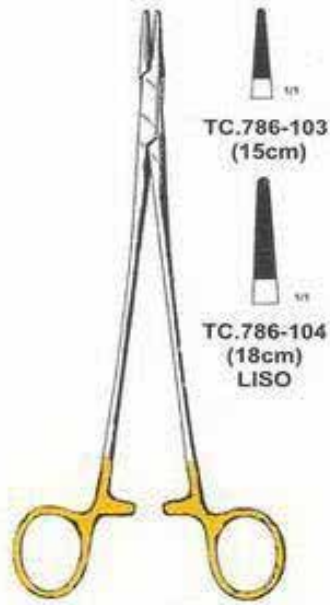

POTTS SMITH
TC.786-71
(18cm)

POTTS SMITH
TC.786-72
(20cm)

POTTS SMITH
TC.786-73
(20cm)

LUCAE
TC.786-74
(18cm)

MERIAM
TC.786-75
(16cm)

TC.786-76
(14.5cm)

TC.786-77
(16cm)

TC.786-78
(17cm)

TC.786-79
(18cm)

TC.786-80
(20cm)

TC.786-81
(25cm)

SUPER MICRO

SUPER MICRO

DEITHRICH

CRILE-WOOD (Smooth)

TC.786-105
(18cm)

NEW ORLEANS

TC.786-106
(16cm)

OLSEN HEGAR

TC.786-107
(15cm)

WEBSTER

TC.786-108
(14cm)

TC.786-109
(16cm)

TC.786-110
(18cm)

OLSEN-HEGAR

GILLIES Cur
TC.786-111
(16cm)

TC.786-112
(15cm)

CRILE-WOOD

TONNIES
TC.786-163
(19cm)

TC.786-164
(12cm)

MULLER CLAUS
TC.786-165
(22cm)

TC.786-166
(17.5cm)