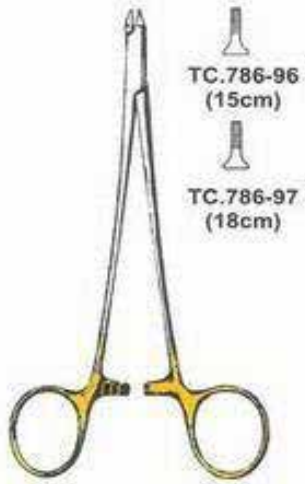

TC.786-49
(14.5cm)

TC.786-52
(14.5cm)

MAYO-UTREUS
TC.786-55
(23cm Str)

DE BAKEY 2mm

ADSON
TC.786-65
(12cm)

TC.786-66
(13cm)

WANGENSTEEN

POTTS SMITH
TC.786-70
(17cm)

POTTS SMITH
TC.786-71
(18cm)

POTTS SMITH
TC.786-72
(20cm)

POTTS SMITH
TC.786-73
(20cm)

LUCAE
TC.786-74
(18cm)

MERIAM
TC.786-75
(16cm)

TC.786-76
(14.5cm)

TC.786-77
(16cm)

TC.786-78
(17cm)

TC.786-79
(18cm)

TC.786-80
(20cm)

TC.786-81
(25cm)

SUPER MICRO

SUPER MICRO

DEITHRICH

CRILE-WOOD (Smooth)

TC.786-105
(18cm)

NEW ORLEANS

TC.786-106
(16cm)

OLSEN HEGAR

TC.786-107
(15cm)

WEBSTER

TC.786-108
(14cm)

TC.786-109
(16cm)

TC.786-110
(18cm)