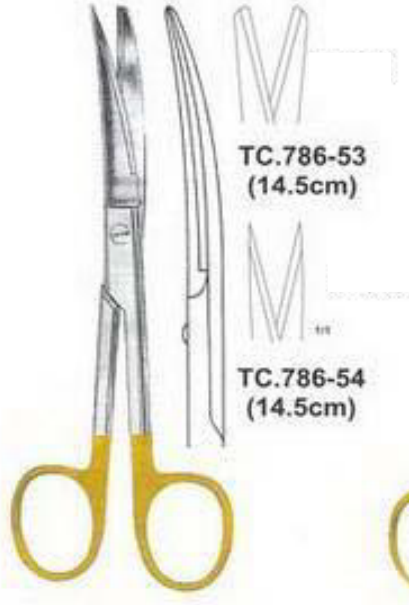

METZENBAUM

TC.786-37 14cm Str
 TC.786-38 18cm Str
 TC.786-39 20cm Str
 TC.786-40 23cm Str

TC.786-41 14cm Cur
 TC.786-42 18cm Cur
 TC.786-43 20cm Cur
 TC.786-44 23cm Cur

TC.786-45
(13cm Str)

TC.786-47
(11cm)

TC.786-49
(14.5cm)

TC.786-52
(14.5cm)

MAYO-UTREUS
TC.786-55
(23cm Str)

DE BAKEY 2mm

ADSON
TC.786-65
(12cm)

TC.786-66
(13cm)

WANGENSTEEN

POTTS SMITH
TC.786-70
(17cm)

POTTS SMITH
TC.786-71
(18cm)

POTTS SMITH
TC.786-72
(20cm)

POTTS SMITH
TC.786-73
(20cm)

LUCAE
TC.786-74
(18cm)

MERIAM
TC.786-75
(16cm)

TC.786-76
(14.5cm)

TC.786-77
(16cm)

TC.786-78
(17cm)