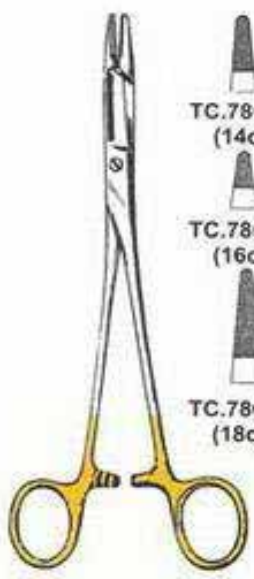

POTTS SMITH
TC.786-71
(18cm)

POTTS SMITH
TC.786-72
(20cm)

POTTS SMITH
TC.786-73
(20cm)

LUCAE
TC.786-74
(18cm)

MERIAM
TC.786-75
(16cm)

TC.786-76
(14.5cm)

TC.786-77
(16cm)

TC.786-78
(17cm)

TC.786-79
(18cm)

TC.786-80
(20cm)

TC.786-81
(25cm)

SUPER MICRO

SUPER MICRO

DEITHRICH

CRILE-WOOD (Smooth)

TC.786-105
(18cm)

NEW ORLEANS

TC.786-106
(16cm)

OLSEN HEGAR

TC.786-107
(15cm)

WEBSTER

TC.786-108
(14cm)

TC.786-109
(16cm)

TC.786-110
(18cm)

OLSEN-HEGAR

GILLIES Cur
TC.786-111
(16cm)

TC.786-112
(15cm)

CRILE-WOOD

TONNIES
TC.786-163
(19cm)

TC.786-164
(12cm)

MULLER CLAUS
TC.786-165
(22cm)

TC.786-166
(17.5cm)