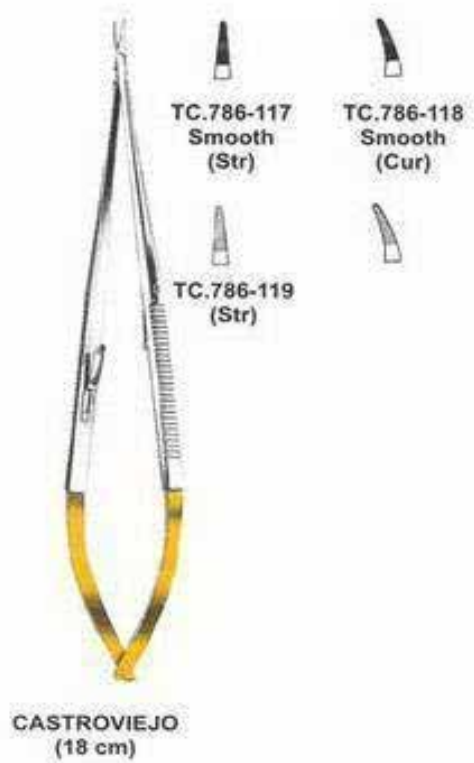

NEW ORLEANS

TC.786-106
(16cm)

OLSEN HEGAR

TC.786-107
(15cm)

WEBSTER

TC.786-108
(14cm)

TC.786-109
(16cm)

TC.786-110
(18cm)

OLSEN-HEGAR

GILLIES Cur
TC.786-111
(16cm)

TC.786-112
(15cm)

CRILE-WOOD

TONNIES
TC.786-163
(19cm)

TC.786-164
(12cm)

MULLER CLAUS
TC.786-165
(22cm)

TC.786-166
(17.5cm)