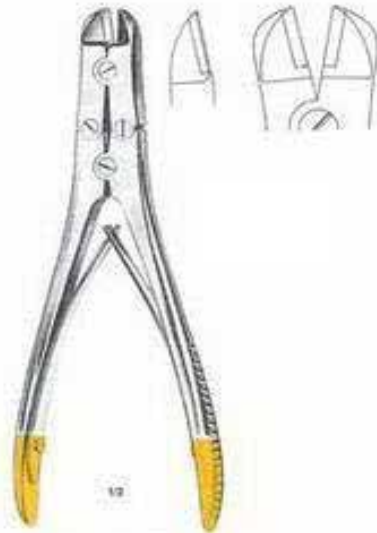

NEW ORLEANS

TC.786-106
(16cm)

OLSEN HEGAR

TC.786-107
(15cm)

WEBSTER

TC.786-108
(14cm)

TC.786-109
(16cm)

TC.786-110
(18cm)

OLSEN-HEGAR

GILLIES Cur
TC.786-111
(16cm)

TC.786-112
(15cm)

CRILE-WOOD

TONNIES
TC.786-163
(19cm)

TC.786-164
(12cm)

MULLER CLAUS
TC.786-165
(22cm)

TC.786-166
(17.5cm)