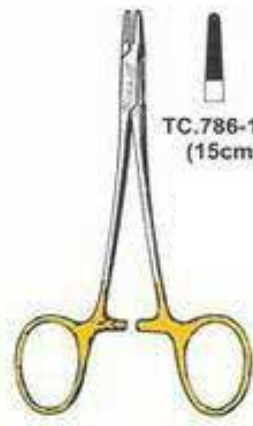

POTTS SMITH
TC.786-71
(18cm)

POTTS SMITH
TC.786-72
(20cm)

POTTS SMITH
TC.786-73
(20cm)

LUCAE
TC.786-74
(18cm)

MERIAM
TC.786-75
(16cm)

TC.786-76
(14.5cm)

TC.786-77
(16cm)

TC.786-78
(17cm)

TC.786-79
(18cm)

TC.786-80
(20cm)

TC.786-81
(25cm)

SUPER MICRO

SUPER MICRO

DEITHRICH

CRILE-WOOD (Smooth)

TC.786-105
(18cm)

NEW ORLEANS

TC.786-106
(16cm)

OLSEN HEGAR

TC.786-107
(15cm)

WEBSTER

TC.786-108
(14cm)

TC.786-109
(16cm)

TC.786-110
(18cm)