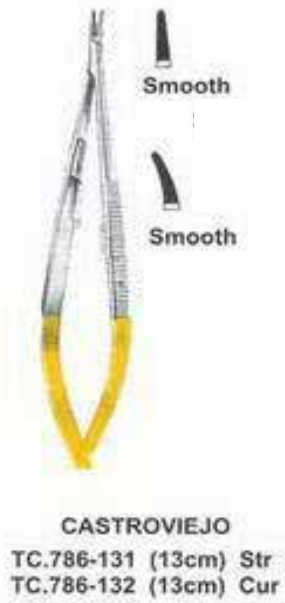

NEW ORLEANS

TC.786-106
(16cm)

OLSEN HEGAR

TC.786-107
(15cm)

WEBSTER

TC.786-108
(14cm)

TC.786-109
(16cm)

TC.786-110
(18cm)

OLSEN-HEGAR

GILLIES Cur
TC.786-111
(16cm)

TC.786-112
(15cm)

CRILE-WOOD

TONNIES
TC.786-163
(19cm)

TC.786-164
(12cm)

MULLER CLAUS
TC.786-165
(22cm)

TC.786-166
(17.5cm)