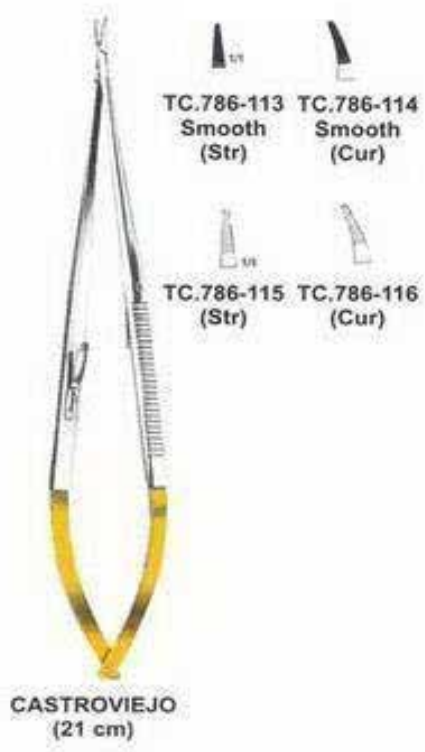

NEW ORLEANS

TC.786-106
(16cm)

OLSEN HEGAR

TC.786-107
(15cm)

WEBSTER

TC.786-108
(14cm)

TC.786-109
(16cm)

TC.786-110
(18cm)

OLSEN-HEGAR

GILLIES Cur
TC.786-111
(16cm)

TC.786-112
(15cm)

CRILE-WOOD

TONNIES
TC.786-163
(19cm)

TC.786-164
(12cm)

MULLER CLAUS
TC.786-165
(22cm)

TC.786-166
(17.5cm)