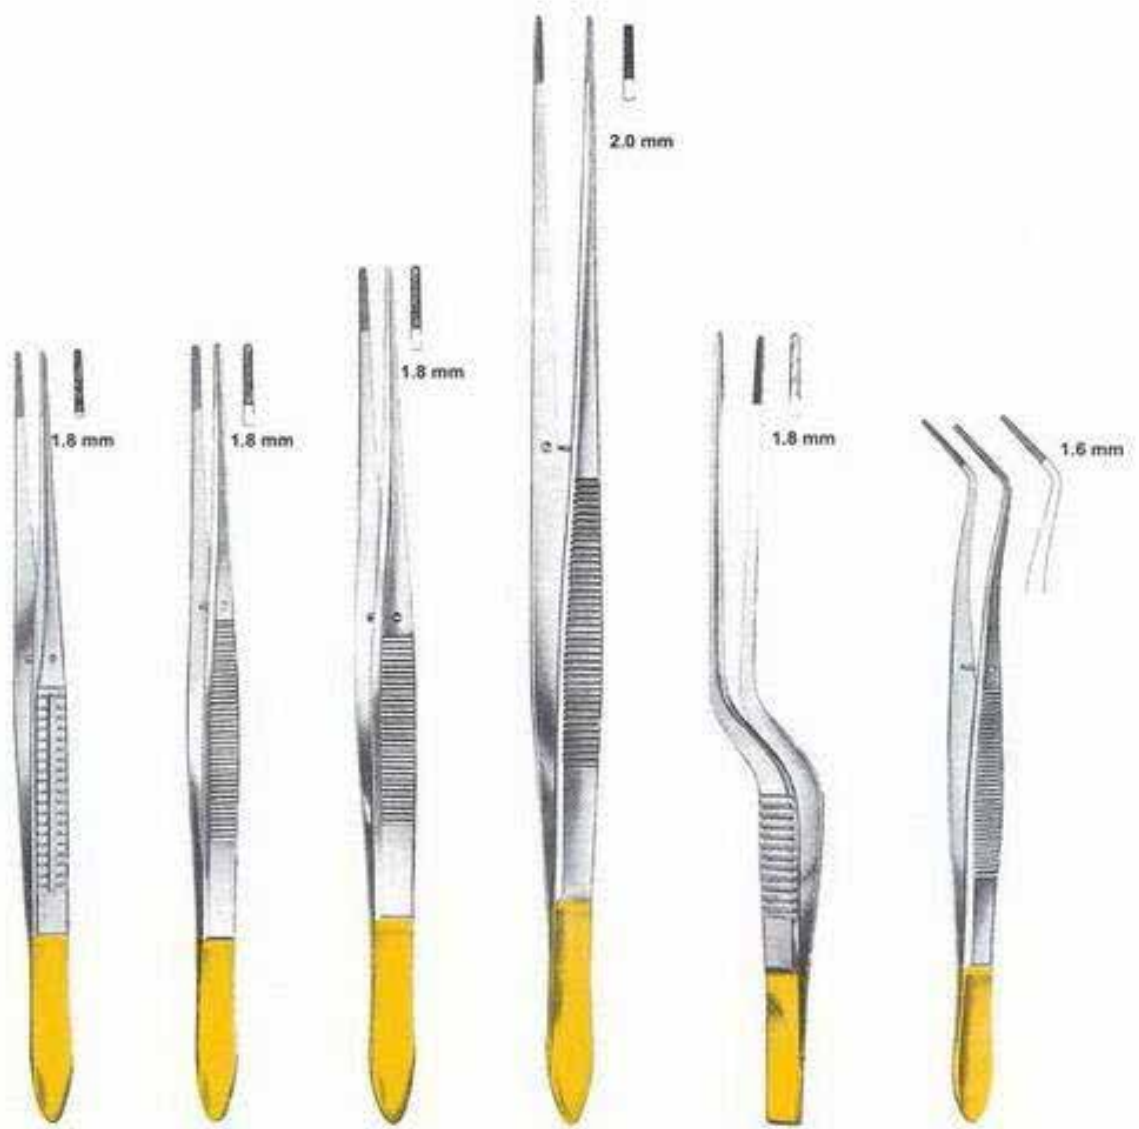

TC.786-49
(14.5cm)

TC.786-52
(14.5cm)

MAYO-UTREUS
TC.786-55
(23cm Str)

DE BAKEY 2mm

ADSON
TC.786-65
(12cm)

TC.786-66
(13cm)

WANGENSTEEN

POTTS SMITH
TC.786-70
(17cm)

POTTS SMITH
TC.786-71
(18cm)

POTTS SMITH
TC.786-72
(20cm)

POTTS SMITH
TC.786-73
(20cm)

LUCAE
TC.786-74
(18cm)

MERIAM
TC.786-75
(16cm)

TC.786-76
(14.5cm)

TC.786-77
(16cm)

TC.786-78
(17cm)