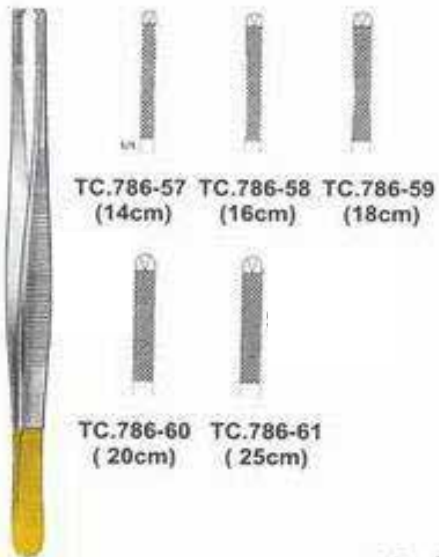

METZENBAUM

TC.786-37 14cm Str
 TC.786-38 18cm Str
 TC.786-39 20cm Str
 TC.786-40 23cm Str

TC.786-41 14cm Cur
 TC.786-42 18cm Cur
 TC.786-43 20cm Cur
 TC.786-44 23cm Cur

TC.786-45
(13cm Str)

TC.786-47
(11cm)

TC.786-49
(14.5cm)

TC.786-52
(14.5cm)

MAYO-UTREUS
TC.786-55
(23cm Str)

DE BAKEY 2mm

ADSON
TC.786-65
(12cm)

TC.786-66
(13cm)

WANGENSTEEN

POTTS SMITH
TC.786-70
(17cm)

POTTS SMITH
TC.786-71
(18cm)

POTTS SMITH
TC.786-72
(20cm)

POTTS SMITH
TC.786-73
(20cm)

LUCAE
TC.786-74
(18cm)

MERIAM
TC.786-75
(16cm)

TC.786-76
(14.5cm)

TC.786-77
(16cm)

TC.786-78
(17cm)

NEW ORLEANS

TC.786-106
(16cm)

OLSEN HEGAR

TC.786-107
(15cm)

WEBSTER

TC.786-108
(14cm)

TC.786-109
(16cm)

TC.786-110
(18cm)