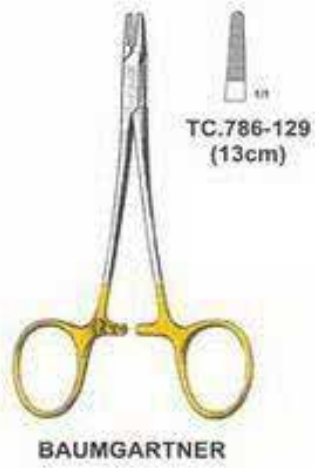

NEW ORLEANS

TC.786-106
(16cm)

OLSEN HEGAR

TC.786-107
(15cm)

WEBSTER

TC.786-108
(14cm)

TC.786-109
(16cm)

TC.786-110
(18cm)

OLSEN-HEGAR

GILLIES Cur
TC.786-111
(16cm)

TC.786-112
(15cm)

CRILE-WOOD

TONNIES
TC.786-163
(19cm)

TC.786-164
(12cm)

MULLER CLAUS
TC.786-165
(22cm)

TC.786-166
(17.5cm)